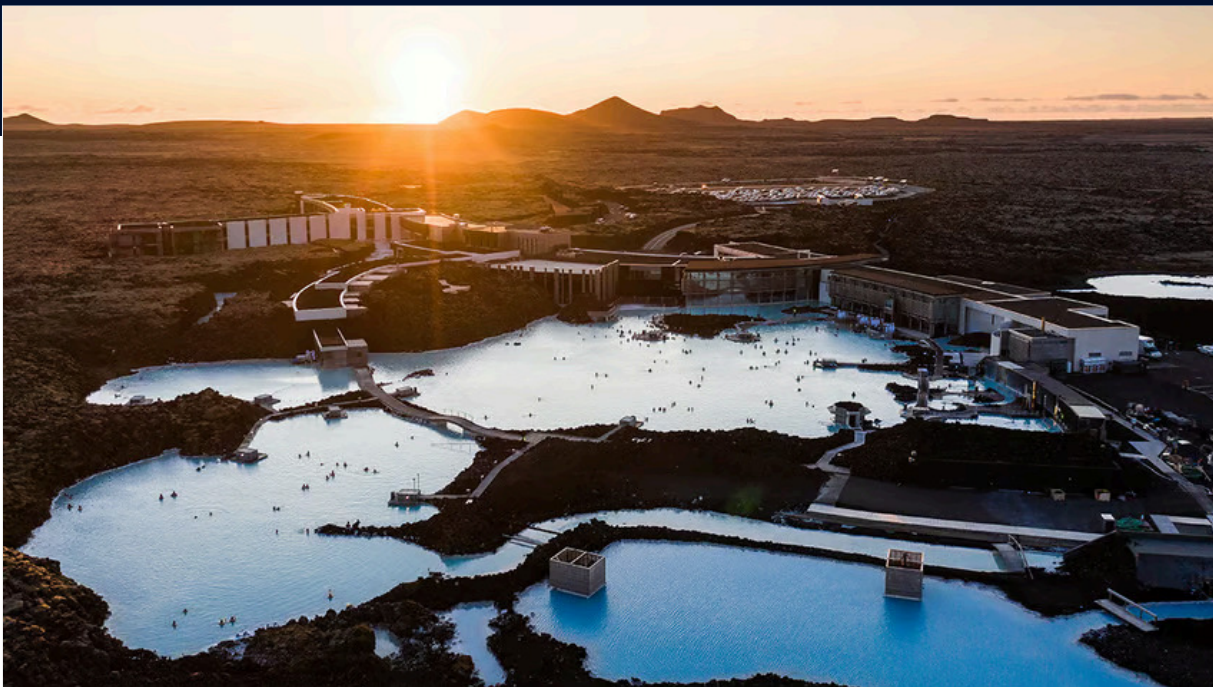

# Seventh Volcanic Eruption in Iceland This Year Forces Blue Lagoon Closure

By Matt Turner

Nov 22, 2024 10:44am

[Iceland Tourism](#)

[Reykjanes Peninsula](#)

[Blue Lagoon](#)

[Travel News](#)

(Photo by Blue Lagoon Iceland)

[www.bluelagoon.com/seismic-activity](https://www.bluelagoon.com/seismic-activity) (<https://www.bluelagoon.com/seismic-activity>).

According to **Visit Iceland**, the fissure eruption started on Reykjanes Peninsula on November 20 at 11:14 p.m. near the **Sundhnúksgrígar** crater. This marked the seventh eruption in the area since December 2023. Some things to note:

Notably, however, the [Icelandic Meteorological Office](https://en.vedur.is/about-imo/news/eruption-begins-on-the-sundhnukur-fissure-swarm) (<https://en.vedur.is/about-imo/news/eruption-begins-on-the-sundhnukur-fissure-swarm>) reported on Thursday that the lava has extended farther west than any lava flow from previous eruptions and that it had reached the parking lot at the Blue Lagoon, continuing to advance.